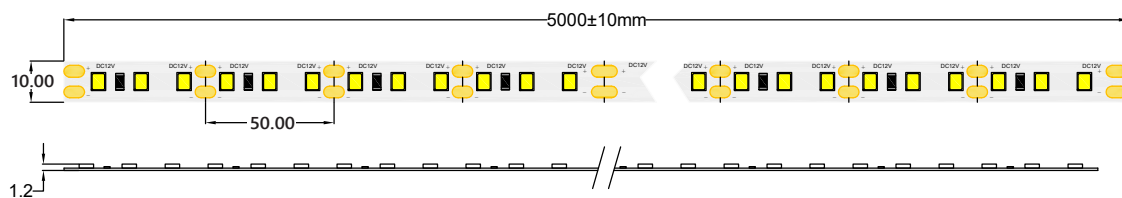

# HQS-12W-60LED-WW-12V

Professional Led Strip, 12 W/m

## TECHNICAL DETAILS

SUPPLY VOLTAGE	12 V ± 0.5 VDC
POWER	12 W/m
CURRENT	1 A/m
POWER PER REEL (5M)	60 W
COLOR TEMPERATURE	3000K
BEAM ANGLE	120°
LUMINOUS FLUX PER METER	1180 lm
CRI	80
MAXIMUM LENGTH FOR ONE SIDED SUPPLY	5 m
IP PROTECTION DEGREE	IP33
WORKING TEMPERATURE	-25°C ~ 50°C
STORAGE TEMPERATURE	-25°C ~ 60°C
LED QTY (PER METER)	60 LEDs/m
WIDTH PCB	10 mm
CUT SECTION	50 mm
CONNECTION WIRE	2 x AWG20 (0.52 mm <sup>2</sup> ) stranded wire, length = 140 mm: V+: red: V:-black
DIMENSIONS (L * W * H)	5000 x 10 x 1.2 mm
PACKING	5 m /roll (bag); 50 pcs / ctn; ctn dimensions: 45 x 25 x 25.6 cm

CONNECTORS PCB Width 10 mm

CLICK-10A

CLICK-10B

CLICK-10C

MW LIGHTING

HQS-12W-60LED-WW-12V

6 kWh/1000h

2019/2015