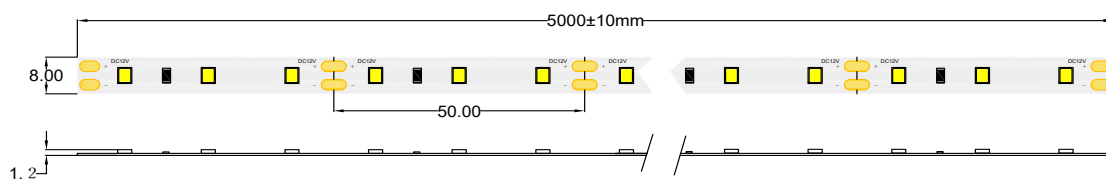

HQS-6W-60LED-W-24V

Professional Led Strip, 6 W/m

TECHNICAL DETAILS

SUPPLY VOLTAGE	24 V ± 0.5 VDC
POWER	6 W/m
CURRENT	0.25 A/m
POWER PER REEL (5M)	30 W
COLOR TEMPERATURE	6500K
BEAM ANGLE	120°
LUMINOUS FLUX PER METER	660 lm
CRI	80
MAXIMUM LENGTH FOR ONE SIDED SUPPLY	5 m
IP PROTECTION DEGREE	IP33
WORKING TEMPERATURE	-25°C ~ 50°C
STORAGE TEMPERATURE	-30°C ~ 80°C
LED QTY (PER METER)	60 LEDs/m
WIDTH PCB	8 mm
CUT SECTION	100 mm
CONNECTION WIRE	2 x AWG20 (0.52 mm ²) stranded wire, length = 140 mm: V+: red: V:-black
DIMENSIONS (L * W * H)	5000 x 8 x 1.2 mm
PACKING	5 m /roll (bag); 60 pcs / ctn; ctn dimensions: 45 x 45 x 26.5 cm

CONNECTORS PCB Width 8 mm

CLICK-8A

CLICK-8B

CLICK-8C

MW LIGHTING

HQS-6W-60LED-W-24V

3 kWh/1000h

2019/2015