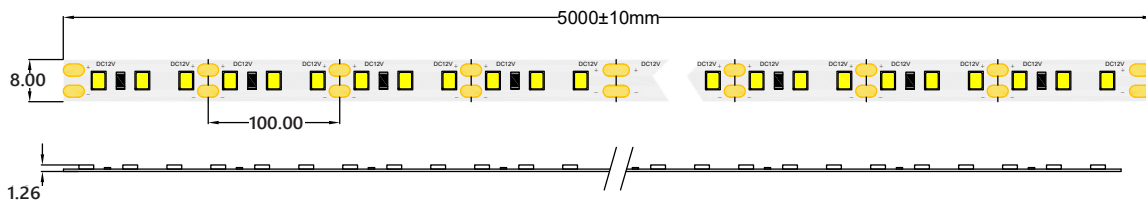

# HQS-6W-60LED-W-WP-24V

Professional Led Strip, 6 W/m

## TECHNICAL DETAILS

SUPPLY VOLTAGE	24 V ± 0.5 VDC
POWER	6 W/m
CURRENT	0.25 A/m
POWER PER REEL (5M)	30 W
COLOR TEMPERATURE	6500K
BEAM ANGLE	120°
LUMINOUS FLUX PER METER	660 lm
CRI	80
MAXIMUM LENGTH FOR ONE SIDED SUPPLY	5 m
IP PROTECTION DEGREE	IP64
WORKING TEMPERATURE	-25°C ~ 50°C
STORAGE TEMPERATURE	-25°C ~ 60°C
LED QTY (PER METER)	60 LEDs/m
WIDTH PCB	8 mm
CUT SECTION	100 mm
CONNECTION WIRE	2 x AWG20 (0.52 mm <sup>2</sup> ) stranded wire, length = 140 mm: V+: red: V:-black
DIMENSIONS (L * W * H)	5000 x 8 x 1.26 mm
PACKING	5 m /roll (bag); 60 pcs / ctn; ctn dimensions: 45 x 25 x 25.6 cm

**MW LIGHTING**

HQS-6W-60LED-W-WP-24V

CONNECTORS PCB Width 8 mm

CLICK-8A-WP

CLICK-8B-WP

CLICK-8C-WP

**3**  
kWh/1000h

2019/2015