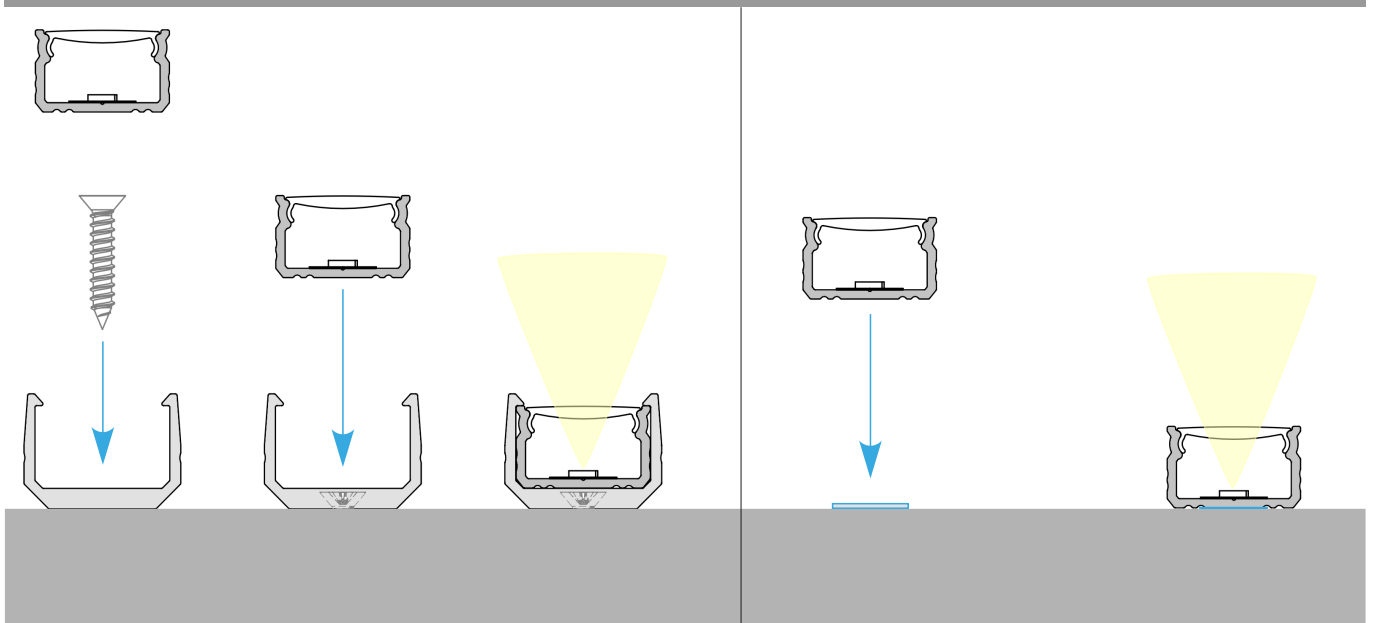

surface LED profile

GLS2

Main features:

- excellent heat dissipation
- designed and manufactured in the EU
- easy to install and remove the cover

Application:

- home and shop furniture lighting
- decorative and lighting installations
- for precise detail illumination
- installation in stairs and cavities

Available colors

-  raw aluminum
-  silver anodized
-  white powder coated
-  black powder coated

Additional information

Profile type	surface standard
LED strip width	max. 12mm
Standard lengths	1000mm, 2020mm, 3000mm
Installation method	brackets, double-sided tape.

Dimensions [mm]:

Installation scheme

Example of a bracket installation

Example of a double-sided tape installation.

Product code

* **AS** - silver anodized, **LB** - black powder coated, **LW** - white powder coated, **RW** - raw aluminum

* **1000** - 1m, **2020** - 2,02m, **3000** - 3m, ** 1set of end caps include: 1x end cap, 1x end cap with hole, *** 1set of clips include: 1x clip, 1x screw