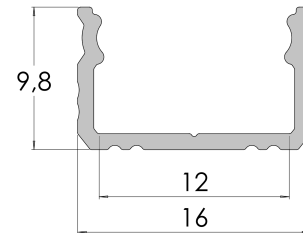

Available colors

-  raw aluminum
-  silver anodized
-  white powder coated
-  black powder coated

Additional information

Profile type	surface standard
LED strip width	max. 12mm
Standard lengths	1000mm, 2020mm, 3000mm
Installation method	brackets, double-sided tape.

Dimensions [mm]:

Installation scheme

Example of a bracket installation

Example of a double-sided tape installation.

Product code

* **AS** - silver anodized, **LB** - black powder coated, **LW** - white powder coated, **RW** - raw aluminum